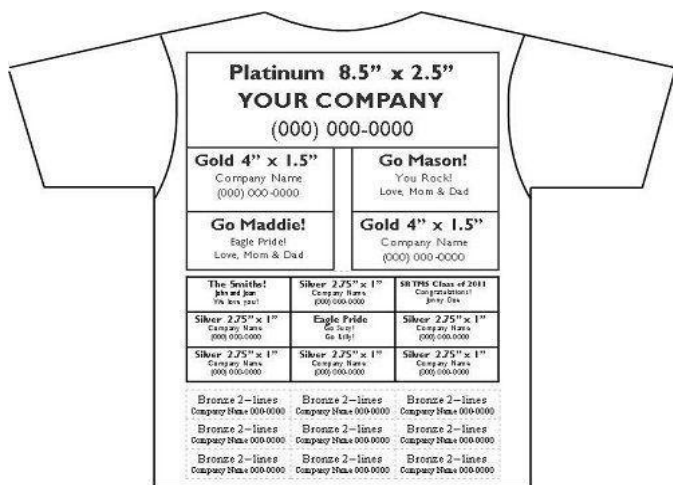

Dear Community Partner,

McDowell Wellness Center is excited to be leading another Community Get Moving Challenge. Our past Get Moving Challenges have engaged 800-1000 participants each and our newsletters currently go out to over 2000 people. We have had fantastic feedback as participants are grateful for the extra motivation and accountability as well as health information.

The 2024 Get Moving Community Challenge begins April 28 and ends June 8. This year we will focus on moving for Mental Health. May is Mental Health Month, so we have started the challenge a little later than normal to focus on mental health awareness activities. The challenge is free to participants and in order to encourage participation, we will once again be awarding weekly prizes and grand prizes at the end of the event. We will also provide a Get Moving t-shirt for participants who complete the challenge with at least 5 of the 6 weeks of physical activity minutes. The back of the t-shirt will display our t-shirt sponsors with placement similar to the image below with small variation depending on the number of sponsors at the various levels.